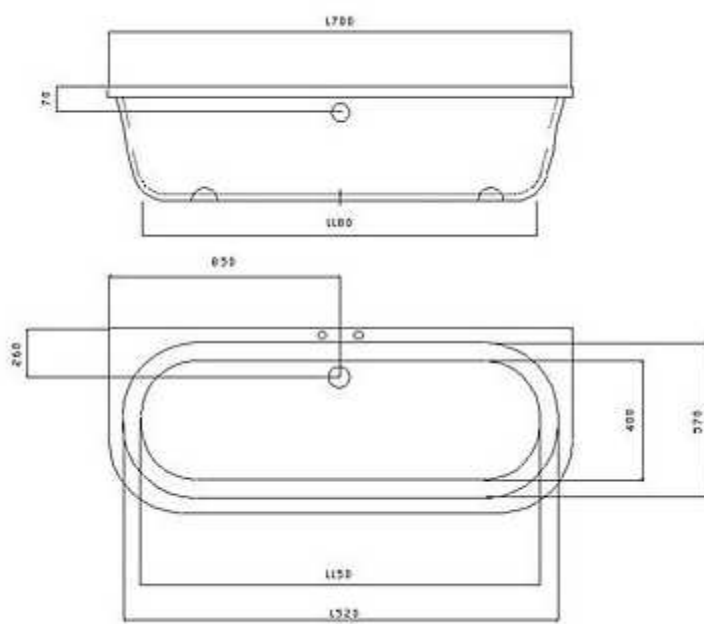

Eclipse Back To Wall Free Standing Bath 1690mm x 750mm

Top holes are drilled as standard on this bath, 180mm centre to centre