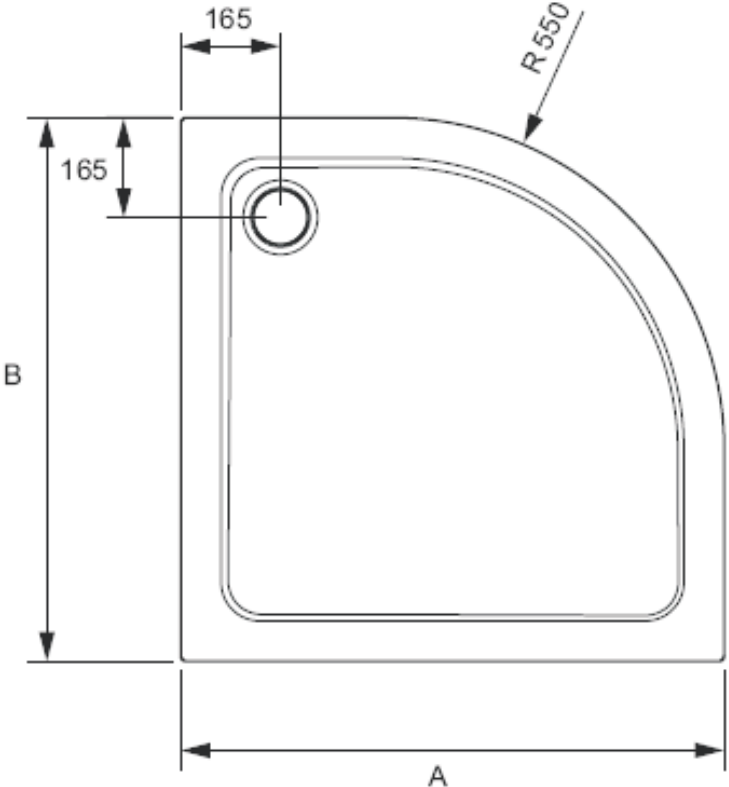

# Mira Flight Low Quadrant

Dimensions:

A	B
900	900

Leg position for Riser Conversion Kit: