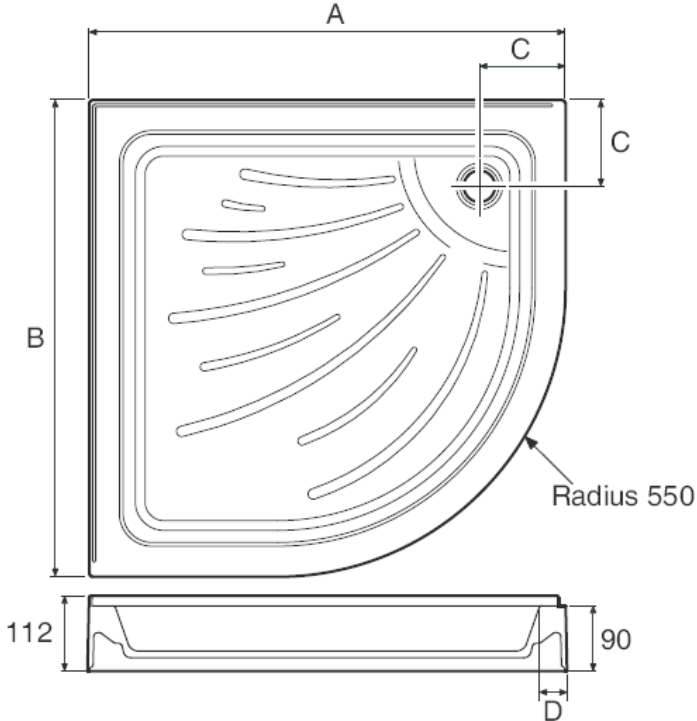

# Mira Flight Quadrant

Waste to Upstand position:

2 Upstands

Dimensions:

Flat Top					Upstand			
A	B	C	D	Legs	A	B	C	D
800	800	160	55	4	810	810	165	60
900	900	160	55	4	910	910	165	60

Leg position for Riser Conversion Kit: