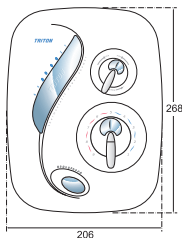

AS2000XT

thermostatic integral pump
power shower

Voltage	230/240V AC.	Rating	150W nominal
Temperature Control		Thermostatic	
Plumbing System Compatibility		Gravity hot & cold only	
Inlet Connections		15mm push fit	
Water Entry Points		Rising, falling, back	
Outlet Connection		1/2" BSP	
Minimum Head Pressure		75mm	
Maximum Head Pressure		10m	
Maximum Open Outlet Flowrate		14l/min	
Exposed Wall Mounted Only			
Approvals		BEAB, CE, BKM	
Guarantee		1 year	

Operating Features

- Thermostatic to within 2°C
- Automatic shutdown if hot or cold supplies fail
- Adjustable maximum temperature stop
- Easy grip independent flow and temperature controls
- Start/stop button
- Numbered temperature control
- Rub clean showerhead – 5 spray patterns