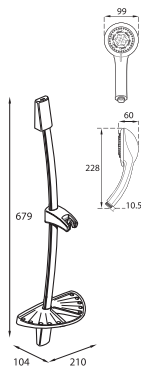

AS2000XT

thermostatic integral pump
power shower

Voltage	230/240V AC.	Rating	150W nominal
Temperature Control		Thermostatic	
Plumbing System Compatibility		Gravity hot & cold only	
Inlet Connections		15mm push fit	
Water Entry Points		Rising, falling, back	
Outlet Connection		1/2" BSP	
Minimum Head Pressure		75mm	
Maximum Head Pressure		10m	
Maximum Open Outlet Flowrate		14l/min	
Exposed Wall Mounted Only			
Approvals		BEAB, CE, BKM	
Guarantee		1 year	

Operating Features

- Thermostatic to within 2°C
- Automatic shutdown if hot or cold supplies fail
- Adjustable maximum temperature stop
- Easy grip independent flow and temperature controls
- Start/stop button
- Numbered temperature control
- Rub clean showerhead – 5 spray patterns