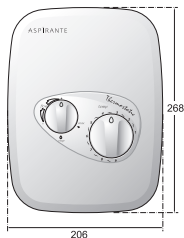

Aspirante

thermostatic integral pump
power shower

Operating Features

- Thermostatic to within 2°C
- Separate flow and numbered temperature dials
- Automatic shutdown
- Maximum temperature stop
- Rub clean showerhead – 5 spray patterns

Voltage 230/240V AC. Rating 150W nominal

Temperature Control Thermostatic

Plumbing System Compatibility Gravity hot & cold only

Inlet Connections 15mm push fit

Water Entry Points Rising, falling, back

Outlet Connection 1/2" BSP

Minimum Head Pressure 75mm

Maximum Head Pressure 10m

Maximum Open Outlet Flowrate 14l/min

Exposed Wall Mounted Only

Approvals BEAB, CE, BKM

Guarantee 1 year

Finish	Code
Chrome	ASP2000THM