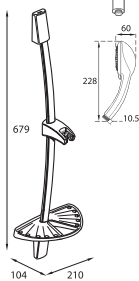

Aspirante

thermostatic integral pump
power shower

Operating Features

- Thermostatic to within 2°C
- Separate flow and numbered temperature dials
- Automatic shutdown
- Maximum temperature stop
- Rub clean showerhead – 5 spray patterns

Voltage 230/240V AC. Rating 150W nominal

Temperature Control Thermostatic

Plumbing System Compatibility Gravity hot & cold only

Inlet Connections 15mm push fit

Water Entry Points Rising, falling, back

Outlet Connection 1/2" BSP

Minimum Head Pressure 75mm

Maximum Head Pressure 10m

Maximum Open Outlet Flowrate 14l/min

Exposed Wall Mounted Only

Approvals BEAB, CE, BKM

Guarantee 1 year

Finish	Code
Chrome	ASP2000THM