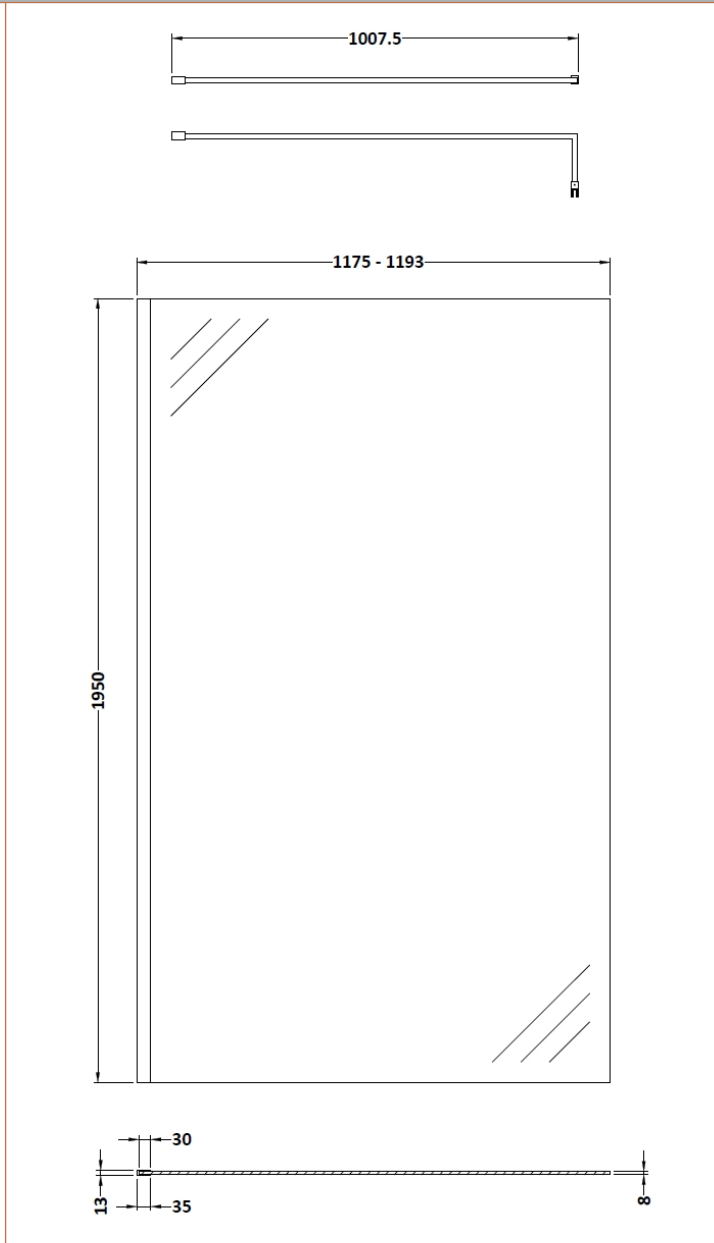

### Product Dimensions

Height (mm):	1950
Width (mm):	1200
Depth (mm):	14
Nett Weight (kg):	50.4

### Packaging Dimensions

Height (mm):	65
Width (mm):	1250
Length (mm):	2010
Gross Weight (kg):	50.4

### Packaging Data

Box Colour:	Brown Cardboard Box - Printed
Box Qty:	1
Label Size:	100 x 50
Label Colour:	Not Applicable
Label Qty:	0

### Outer Box Dimensions (If Applicable)

Height (mm):	
Width (mm):	
Depth (mm):	
Length (mm):	
Gross Weight (kg):	
Barcode:	5055369007479