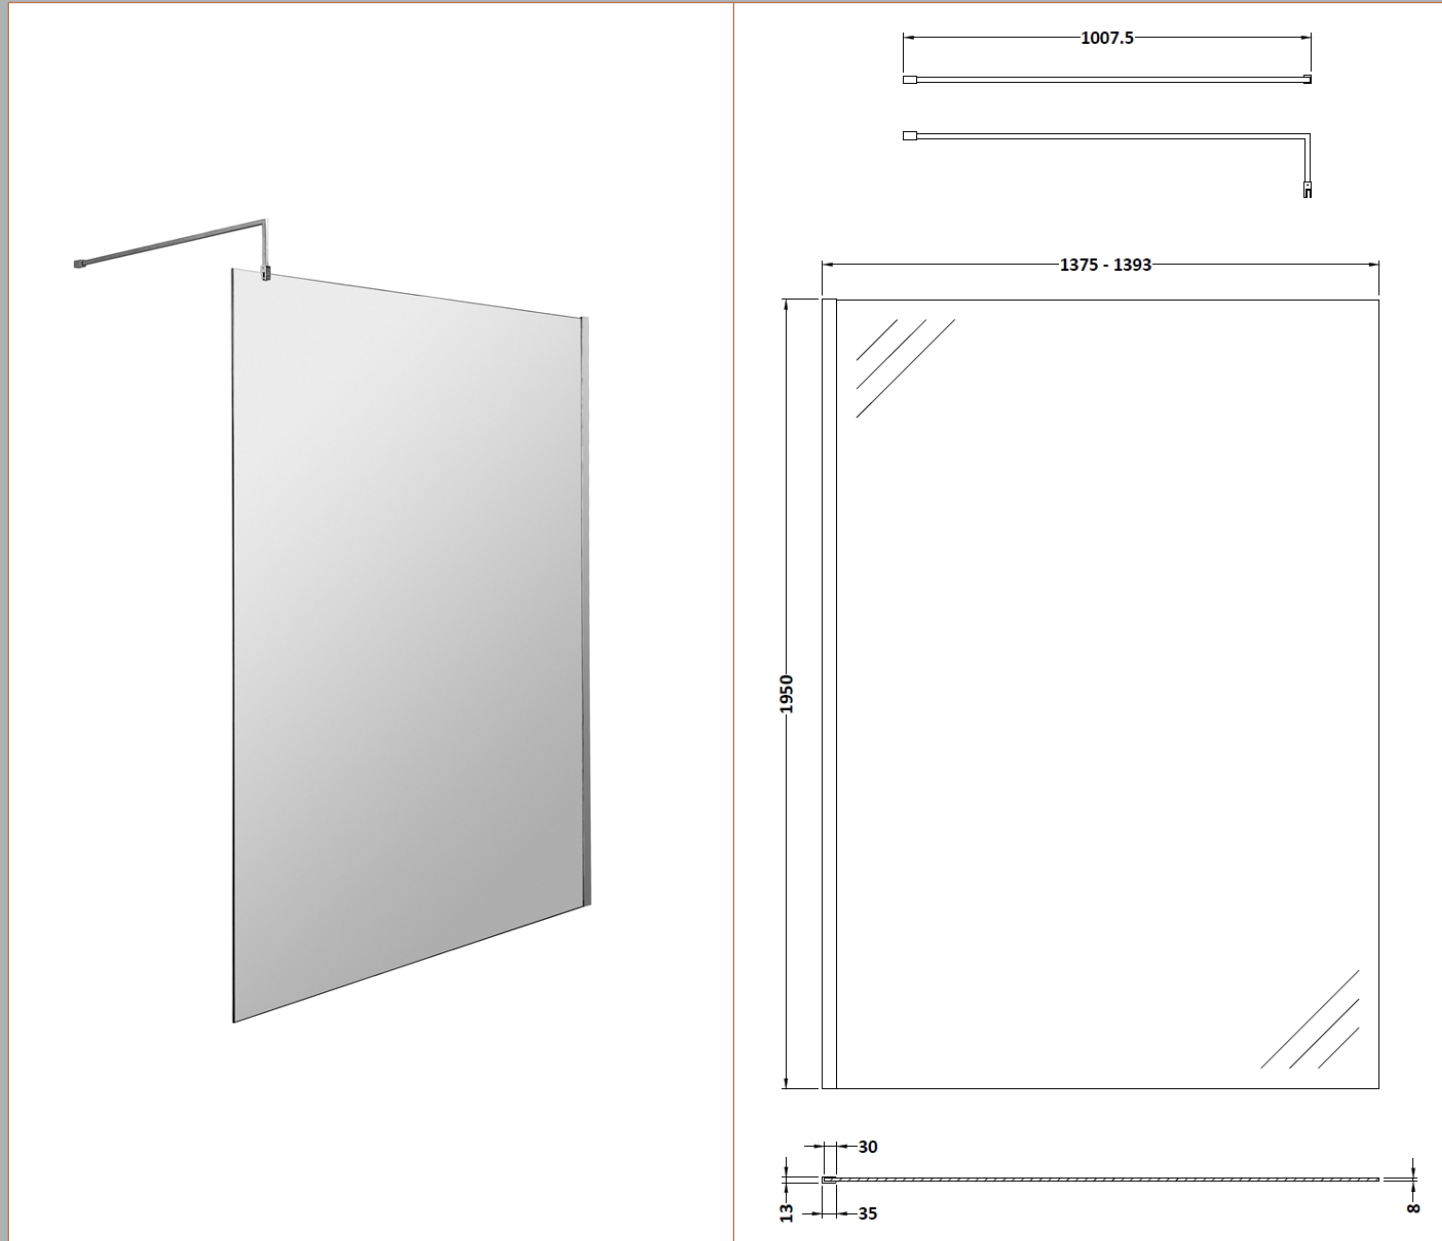

Sales Code: WRSB1400

Description: Wetroom Screen 1400 X1950mm

Product Dimensions

Height (mm):	1950
Width (mm):	1400
Depth (mm):	14
Nett Weight (kg):	58.3

Packaging Dimensions

Height (mm):	65
Width (mm):	1485
Length (mm):	2010
Gross Weight (kg):	58.3

Packaging Data

Box Colour:	Brown Cardboard Box - Printed
Box Qty:	1
Label Size:	100 x 50
Label Colour:	Not Applicable
Label Qty:	0

Outer Box Dimensions (If Applicable)

Height (mm):	
Width (mm):	
Depth (mm):	
Length (mm):	
Gross Weight (kg):	
Barcode:	5055369007486

Product Details

Country of Origin:	China
Fitting Instruction:	No
CE & UKCA:	Yes
Profile Material:	Aluminium
Profile Finish:	Chrome
Adjustments (mm):	1375mm-1393mm
Entry Width (mm):	N/A
Swing In Dim (mm):	N/A
Swing Out Dim (mm):	N/A
Radius (mm):	Not Applicable
Glass Thickness (mm):	8
Easy Fit:	No
Easy Clean:	Yes
Handle Style:	Not Applicable
Handle Material:	Not Applicable
Enclosure Design:	Frameless
Wheel Type:	Not Applicable
Support Bar Included:	Support Bar Included
Extras:	None